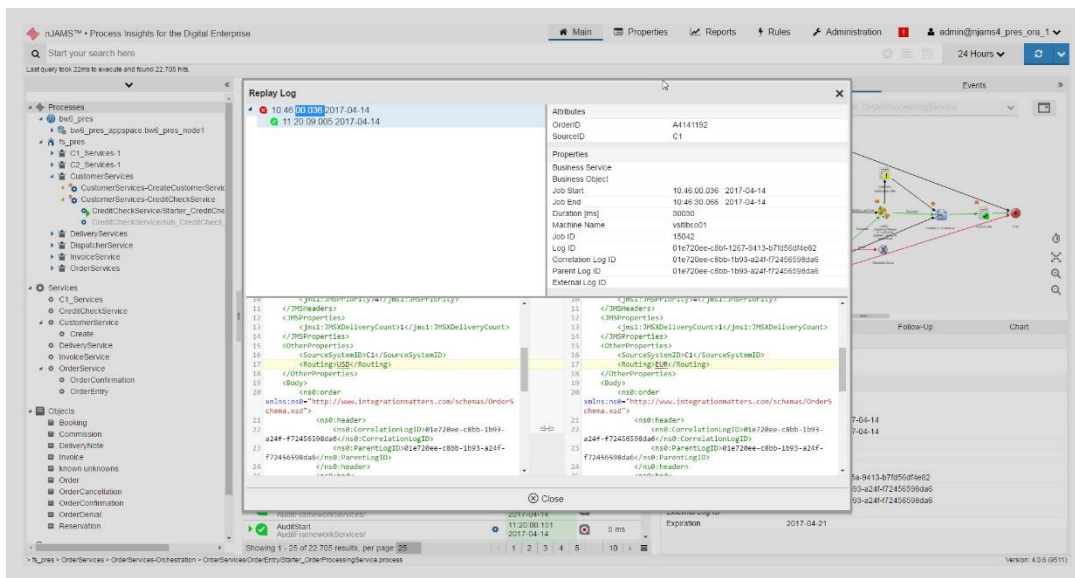

nJAMS Plugin for Replay

nJAMS is **not Just Another Monitoring Solution**. It is a unique process visibility suite which spans multiple integration platforms, enterprise applications and cloud services. It provides process insights out-of-the box, supports implementation and test of new products and simplifies the issue resolution process through automated alerts and complete context information.

nJAMS Plugin for Replay helps operators of TIBCO or MuleSoft integration platforms resolving issues faster and correcting data easily. It also supports functional, performance and unit testing of integration processes or chains of APIs.

nJAMS Plugin for Replay records input data of a start activity of any starter process execution and allows users to replay that data whenever needed, taking access rights and processing privileges into account. Users have the possibility to edit and correct data before reprocessing.

- GUI Extension for nJAMS Server™ and nJAMS Client™
- Command line tool for automation and mass handling of replays
- History of each record replayed including its payload and timestamp for full visibility and auditability
- Controlled access to replay features based on the nJAMS privilege and role management features